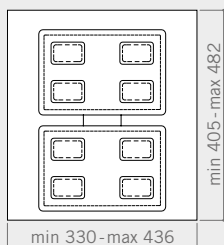

450 DOUBLE
500 DOUBLE

Drawer bins
Pattumiere per cassetto

For those who want to maximize the small spaces, we offer different alternatives for drawer modules of 450 / 500 mm.

Per chi vuole sfruttare al massimo gli spazi, offriamo diverse alternative per i moduli cassetto da 450 / 500 mm.

Drawer bin 500 Double
/ 2x7lt+15lt

Tray 450/2 bases

Tray height / Altezza vassoio 45 mm

Bin 6 lt

Bin 7 lt

Tray 500/2 bases

Tray height / Altezza vassoio 45 mm

Bin 12 lt

Bin 15 lt

450 DOUBLE

H 216

12 lt

6 lt

cod. 820010201

cod. 820121601

H 266