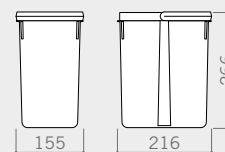

450 DOUBLE
500 DOUBLE

Drawer bins
Pattumiere per cassetto

For those who want to maximize the small spaces, we offer different alternatives for drawer modules of 450 / 500 mm.

Per chi vuole sfruttare al massimo gli spazi, offriamo diverse alternative per i moduli cassetto da 450 / 500 mm.

Drawer bin 500 Double
/ 2x7lt+15lt

Tray 450/2 bases

Tray height / Altezza vassoio 45 mm

Bin 6 lt

Bin 7 lt

Tray 500/2 bases

Tray height / Altezza vassoio 45 mm

Bin 12 lt

Bin 15 lt

450 DOUBLE

H 216

12 lt

6 lt

cod. 820010201

cod. 820121601

H 266

15 lt

7 lt

cod. 820121701

Tray 450/2 bases
Vassoio 450/2 basi

2x 12 Lt bins
2 pattumiere da 12 lt

cod. 820122101

2x 15 Lt bins
2 pattumiere da 15 lt

cod. 820123101